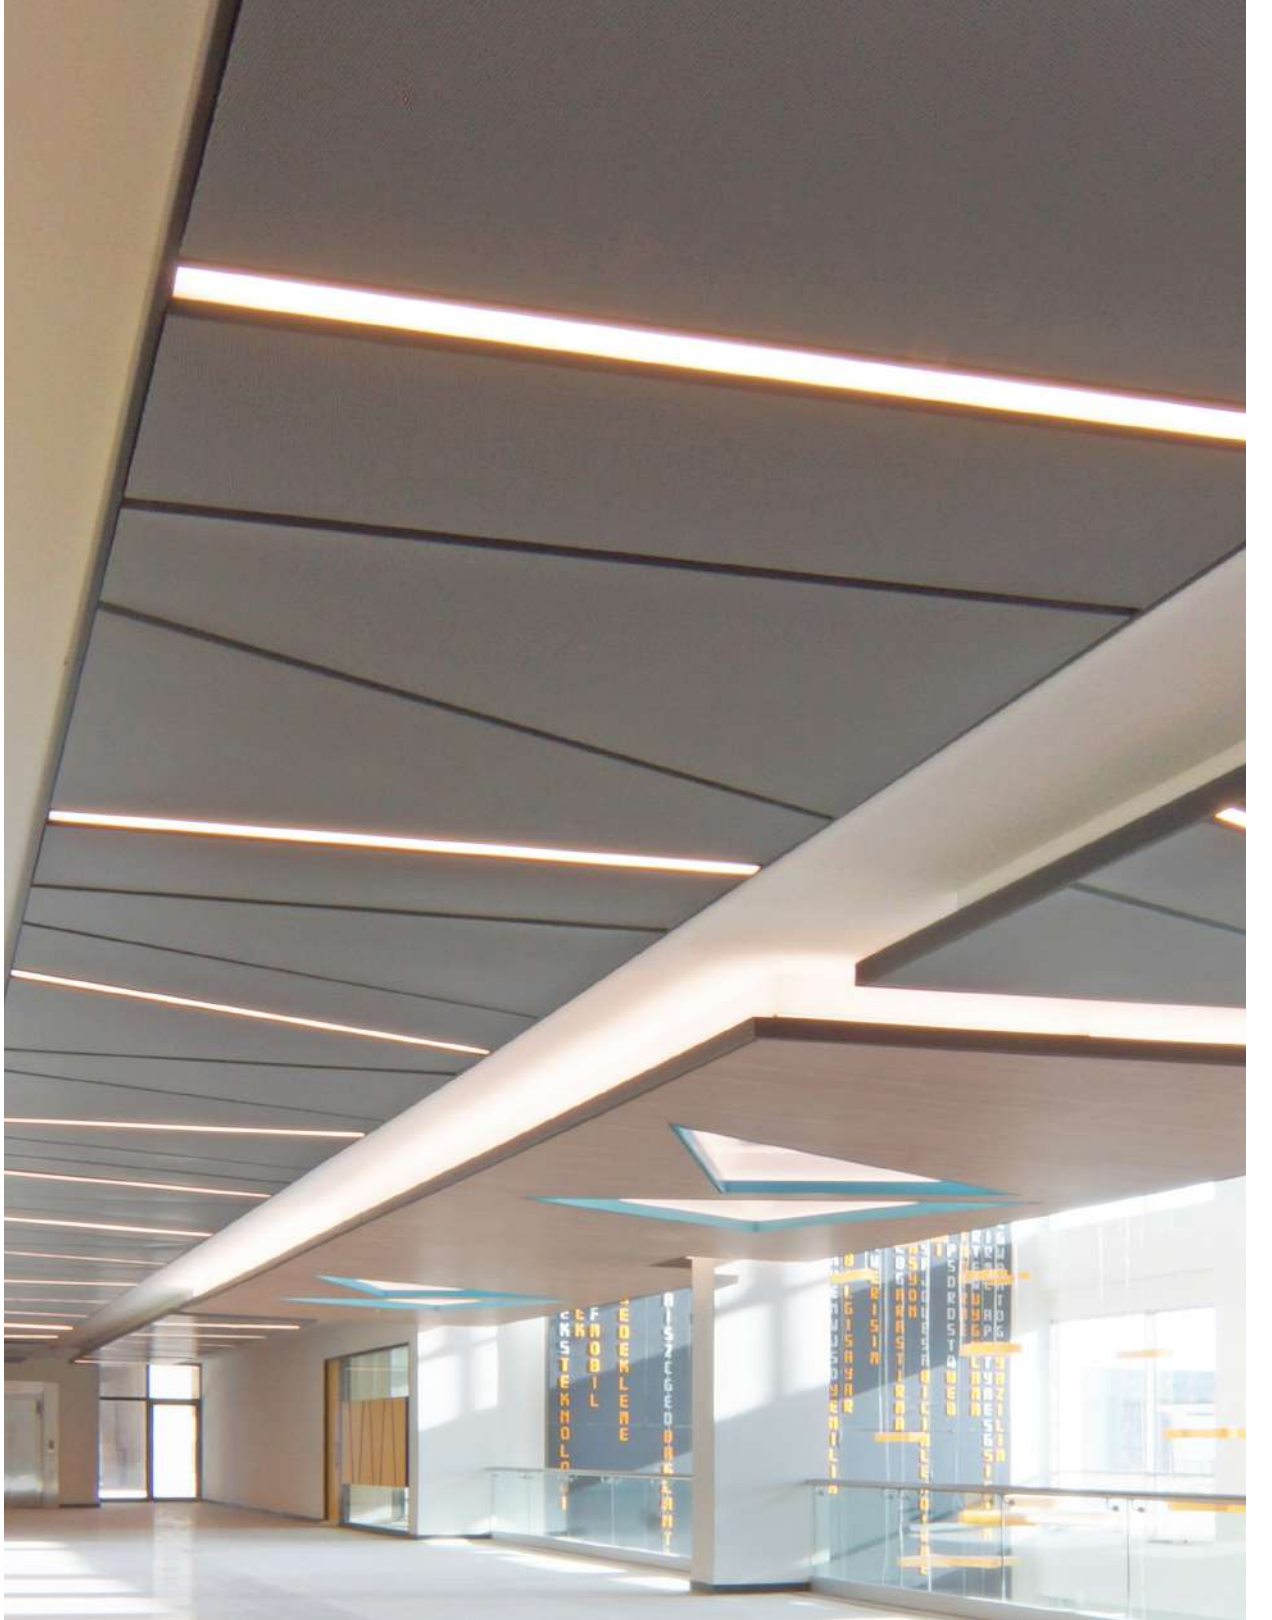

CUSTOM DESIGN

Tasarımcının hayal ettiği tüm özel çözüm asma tavan ve LED aydınlatma sistemleri, bütünlük olarak sunulmaktadır.

CUSTOM DESIGN

LED lightning and ceiling systems are offered as package that fits with designer's works.