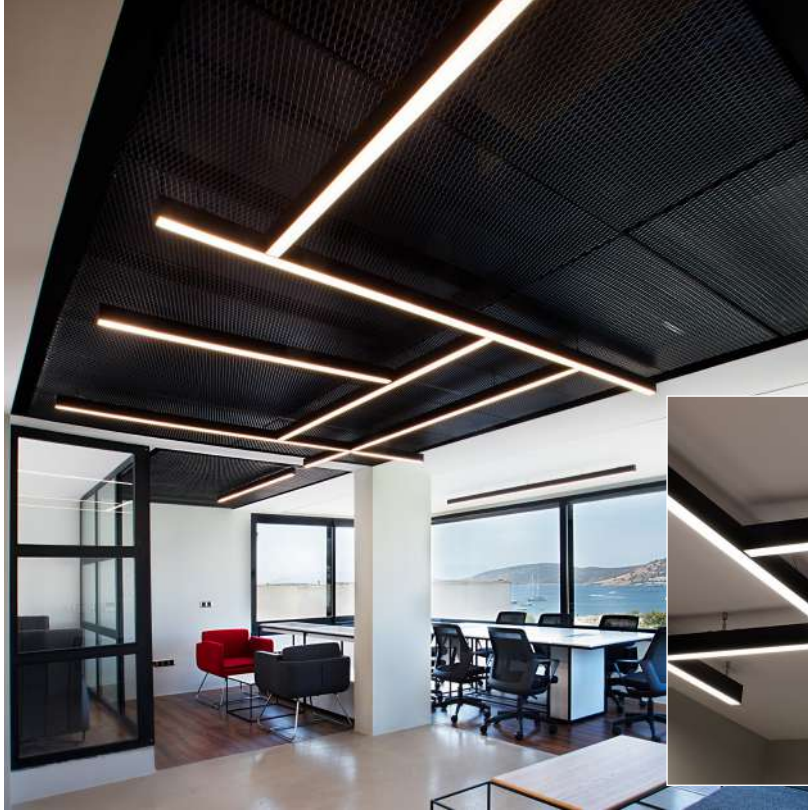

BOX LINE

Lumener Boxline LED modelleri, bütün tavan sistemleri ile uyumlu LED aydınlatma armatürüdür. Sarkıt, siva altı ve siva üstü modelleri mevcuttur. 40 mm genişliğinde olan Boxline 40 ürünü, 3200 mm'ye kadar istenilen tüm boylarda üretilebilmekte ve alüminyum gövdesi istenilen renklerde boyanabilmektedir. Ofislerde, alışveriş merkezlerinde, hastanelerde, otellerde ve bunun gibi bütün yaşam alanlarında kullanılan bir armatür serisidir.

BOX LINE

Lumener Boxline LED is a luminaire model suitable for all types of ceiling systems. It can be applied as pendant, recessed and surface mounted fixtures. Having a width of 40 mm, Boxline 40 can be produced in any length up to 3200 mm, and the aluminium body can be painted in any desired colour. This luminaire series is widely preferred in offices, shopping centres, hospitals and hotels.